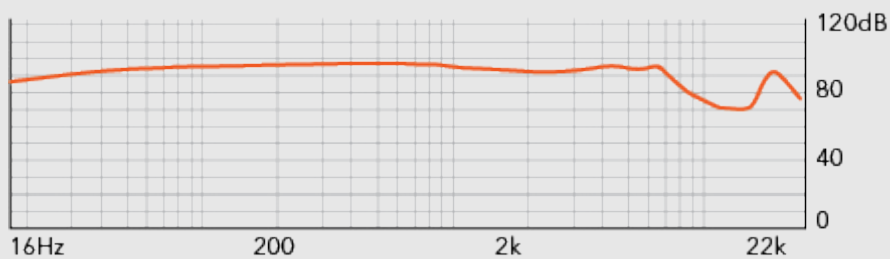

MA750

Premium in-ear headphone

RIHA
SOUND. ENGINEERED.

Noise isolating, premium, in-ear headphone

- A** 303F grade stainless steel construction
- B** Contoured over-ear cable supports
- C** Selection of dual density silicone, double flange silicone and memory foam ear tips
- D** Gold plated, 3.5mm connections
- E** Premium carry case and stainless steel ear tip holder

Sound signature

Precise, balanced and articulate sound reproduction with a great depth of soundstage. The RHA 560 series are capable of reproducing audio with exceptional power and precision.

Packaging

Height: 195mm
Width: 120mm
Depth: 45mm

Specifications

Drivers	Dynamic (model 560.1)
Frequency range	16-22000Hz
Impedance	16 ohm
Sensitivity	100db
Rated/max power	1/5mW
Weight	36g
Cable	1.35m, reinforced, OFC
Connections	3.5mm, gold plated

Model No: MA750
SKU No: 201050
EAN No: 5060212270559